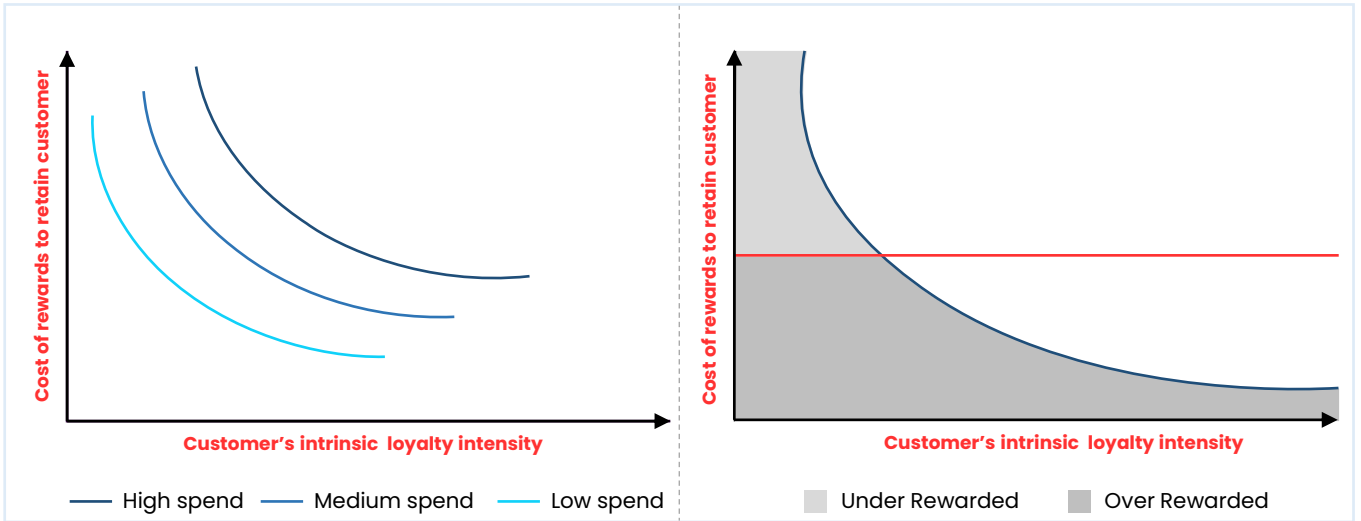

Our Unique Approach:

At the heart of TruLoyalty lies our exclusive methodology which assesses 'true customer worth.' This innovative approach leverages loyalty in a way that aligns perfectly with a customer's intrinsic loyalty orientation—fostering a deeper, authentic commitment rather than incentive driven superficial retention.

TruLoyalty™ AI-enhanced Process

Touch Points/User Interface

Loyalty Platform

Relationship Between Intrinsic Loyalty and Rewards

The higher a customer's intrinsic loyalty the lower the cost of rewards to retain the customer

Deep Behavioral Insights

Dive deeper into the psyche of each customer with our sophisticated blend of generative AI and predictive analytics. Understand the motives behind customer behavior and tailor your strategies to resonate on a more personal level.

Precision-Targeted Incentives

With TruLoyalty, every reward is a precision tailored decision—designed not just to retain but ensure long term attachment. Aligning incentives with the unique characteristics of each customer, maximizes effectiveness and minimizes expenditure.