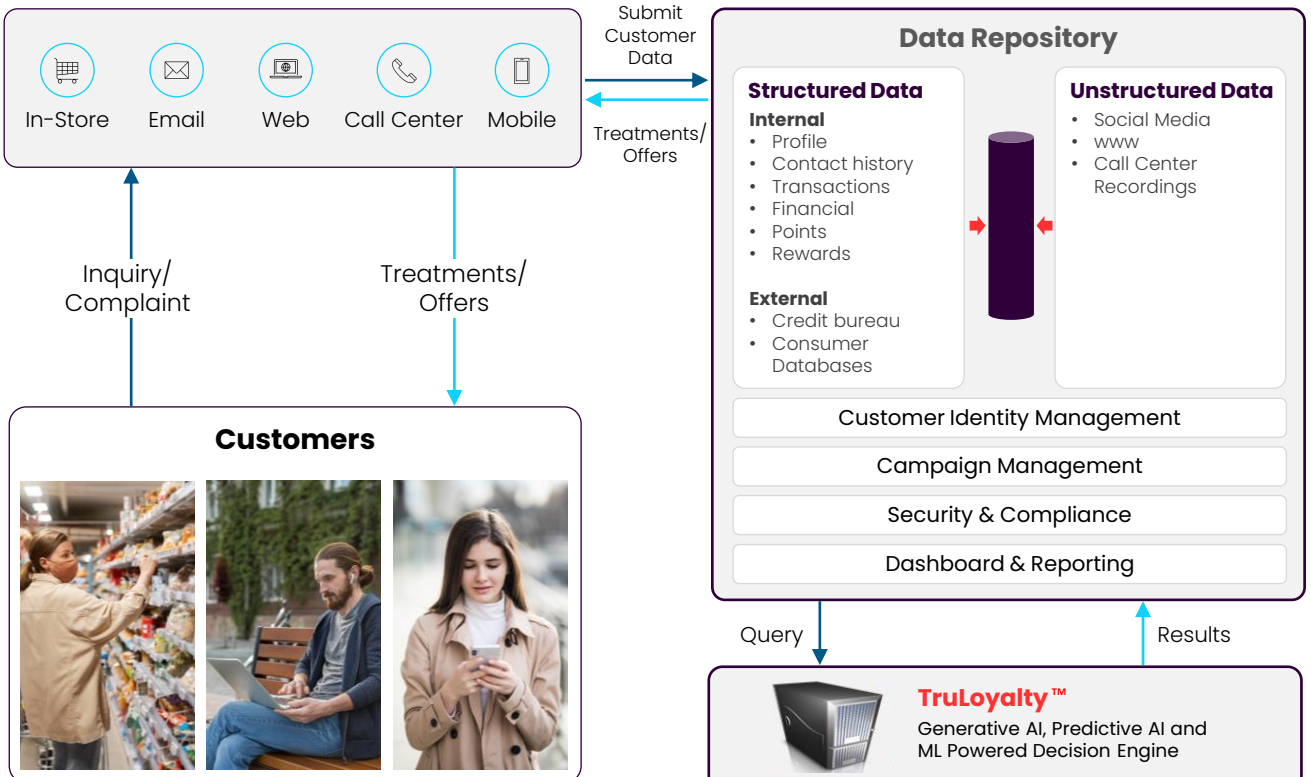

Our Unique Approach:

At the heart of TruLoyalty lies our exclusive methodology which assesses 'true customer worth.' This innovative approach leverages loyalty in a way that aligns perfectly with a customer's intrinsic loyalty orientation—fostering a deeper, authentic commitment rather than incentive driven superficial retention.

TruLoyalty™ AI-enhanced Process

Touch Points/User Interface

Loyalty Platform

Relationship Between Intrinsic Loyalty and Rewards

The higher a customer's intrinsic loyalty the lower the cost of rewards to retain the customer

Deep Behavioral Insights

Dive deeper into the psyche of each customer with our sophisticated blend of generative AI and predictive analytics. Understand the motives behind customer behavior and tailor your strategies to resonate on a more personal level.

Precision-Targeted Incentives

With TruLoyalty, every reward is a precision tailored decision—designed not just to retain but ensure long term attachment. Aligning incentives with the unique characteristics of each customer, maximizes effectiveness and minimizes expenditure.