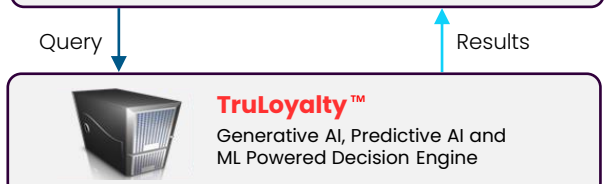

Our Unique Approach:

At the heart of TruLoyalty lies our exclusive methodology which assesses 'true customer worth.' This innovative approach leverages loyalty in a way that aligns perfectly with a customer's intrinsic loyalty orientation—fostering a deeper, authentic commitment rather than incentive driven superficial retention.

TruLoyalty™ AI-enhanced Process

Touch Points/User Interface

Loyalty Platform

Relationship Between Intrinsic Loyalty and Rewards

The higher a customer's intrinsic loyalty the lower the cost of rewards to retain the customer