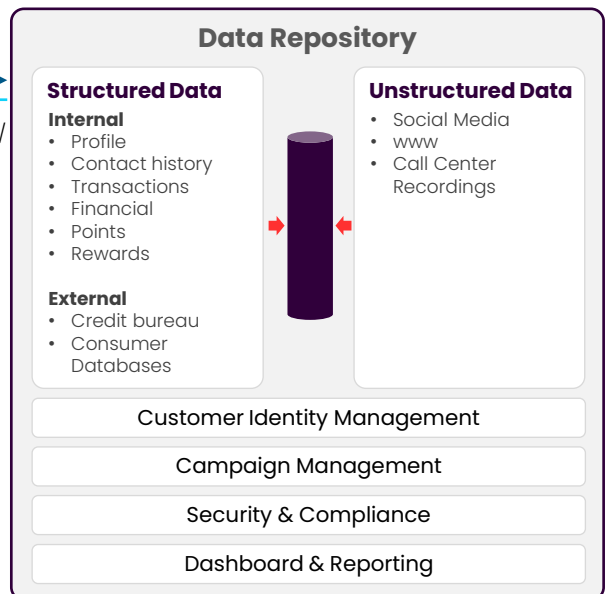

Our Unique Approach:

At the heart of TruLoyalty lies our exclusive methodology which assesses 'true customer worth.' This innovative approach leverages loyalty in a way that aligns perfectly with a customer's intrinsic loyalty orientation—fostering a deeper, authentic commitment rather than incentive driven superficial retention.

TruLoyalty™ AI-enhanced Process

Touch Points/User Interface

Loyalty Platform

Relationship Between Intrinsic Loyalty and Rewards

The higher a customer's intrinsic loyalty the lower the cost of rewards to retain the customer